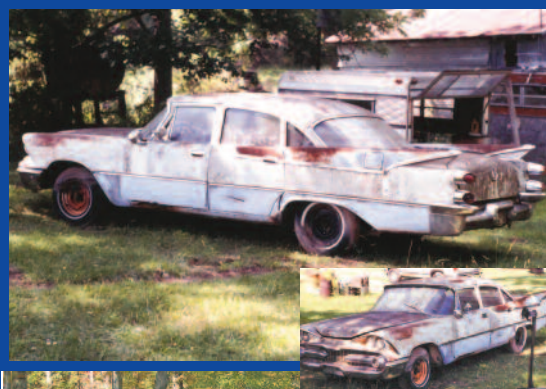

Mrs Hart, Due to the Loss of Her Husband (Lieutenant Dave Hart, Missouri State Highway Patrol), Will be Selling a Lot of Antiques & Collectibles • Old Highway Patrol Car • Trains • John Deere Tractor Parts • Large Collection of Wall & Crank Telephones & Parts • Trailers • Toy Collection • Tools • Fishing Equipment and Much More on

SATURDAY MORNING 10:00 A.M. NOVEMBER 5th, 2011
Rain or Shine Terms: Cash

HIGHWAY PATROL CAR:

1959 Dodge Coronet Original Highway Patrol Car (Mr. Hart Had Started Rebuilding) and Car Needs Restored
 1959 Dodge Custom Royal Car (Rebuilder & for Parts)
 Two (2) 500 Cu. In. Big Block Dodge Engines
 Sirens, Lights, Transmission Etc.
(Note) We Believe that Car Has All Parts to Restore, But is Not Guaranteed!!