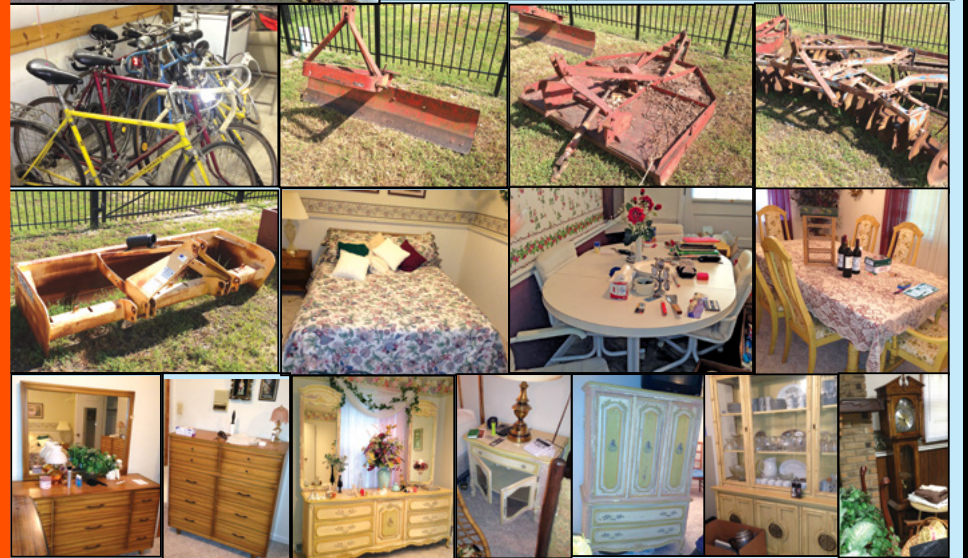

SATURDAY MORNING
Rain or Shine

10:00 AM

August 15th, 2015
Terms: Cash

Boat, Motor & Trailer: Tractor & Equipment:

1981 16' Bass Tracker II Bass Boat w/402 Mercury 40 HP Outboard Motor • Fish Finder & Trailer and Minn-kota Trolling Motor

- Massey Ferguson 35 Tractor (Needs Work) Knee Deep in Rubber
- 10' Ford Disk
- 5' Bush Hog
- 6' Adjustable Blade
- 7' Frontier Box Blade

Guns:

AUCTIONEERS NOTE: There will be Several Other Guns (Some New & In Boxes) That Will Be Offered For Sale. No Reasonable Offer Will Be Refused. Highly Collectable & Sought After Guns (Rifles, Shotguns & Pistols). All Other Guns On List Will Sell Regardless of Price!!!

Furniture & Appliances:

- Blonde Dining Room Set w/Extra Leaf & 6 Chairs • Large China Hutch White w/Bamboo Design & Glass w/Oriental Look
- Lot of Small Electrical Kitchen Appliances
- 2 Bar Stools
- Several Sets of Coffee & End Tables
- Microwave Stand on Castor Wheels
- Small Breakfast Set w/4 Chairs on Castors
- 7 Piece Blonde Bedroom Set, Chiffarobe, Double Dresser w/2 Mirrors, Entertainment Center, 2 Dressing Benches, 2 Night Stands
- King Size Brass Bed
- Antique Rocking Chair
- Small Chairs
- Lamps
- Round Table w/5 Tall Back Chairs
- Symphonic Color TV w/Remote
- Lot of Hanging Shelves & What Nots
- Spiral Plant Shelf
- Full Size 4 Piece Bedroom Set, Night Stand, Chest & Dresser
- 4 Piece Queen Bedroom Set
- Maytag Heavy Duty 2 Speed Super Capacity Washer
- Maytag HD Quiet Plus Dryer (Matching Set and Like New)
- Chairs
- Grandfather Clock
- Table & Floor Lamps
- Four (4) Piece Sectional w/Recliners
- Overstuffed Chair
- Artificial Plants & Trees
- Round Coffee Table
- Large Mirrors
- Several Bicycles

Tires:

- New Dueller Bridgestone P-255/60 R19
- 2 Trail Wrapper Mud & Snow

Fuel Tanks:

- Two (2) 500 Gallon Fuel Tanks w/Catch Bases • Metal w/Plugs for Drains

SPEEDY KETCHERSIDE

Auction & Realty

9967 D Hwy T
Wappapello, MO 63966